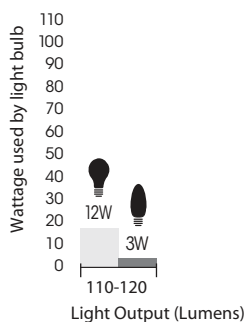

LED Candle

Features:

1. High Efficiency energy saver, saving up to 80%
2. Long Lifetime, 25 000 hours average rated life
3. Clear, Crystal and Flame Tip outer bulb options
4. Available in E14 base. Other base types available on request
5. Available in colour temperature 2500K and 3000K
6. Great replacement for chandelier candelabras

CLEAR CRYSTAL CUT FLAME TIP

Incandescent Comparison

Specifications: (at full bright light)

Input Line Voltage	220-240V
Input Line Frequency	50-60Hz
Rated Lamp Life	25 000 hours
Colour Temperature	2500K and 3000K
Colour Rendering Index	>80
Min. Starting Temperature	-30°C
Max. Operating Temperature	+40°C
CE Compliance	Yes
Surge Compliance 4000V	Yes
Power Factor	>0.9

Certifications:

Order code	Description	Watts (energy used)	Base type	Lumens (light output)	Life (hours)	Colour temp (°k)	CRI	MOL (mm)	Max diameter (mm)	Weight (g)
LED CANDLE 2500K										
LDB3WE14CLR2500K	LED CANDLE 3W E14 CLEAR 2500K	3	E14	110	25 000	2500	> 80	110	34	44
LDB3WE14CRT2500K	LED CANDLE 3W E14 CRYSTAL 2500K	3	E14	110	25 000	2500	> 80	110	34	44
LDB3WE14FLT2500K	LED CANDLE 3W E14 FLAME TIP 2500K	3	E14	110	25 000	2500	> 80	120	34	44
LED CANDLE 3000K										
LDB3WE14CLR3000K	LED CANDLE 3W E14 CLEAR 3000K	3	E14	120	25 000	3000	>80	110	34	44
LDB3WE14CRT3000K	LED CANDLE 3W E14 CRYSTAL 3000K	3	E14	120	25 000	3000	>80	110	34	44
LDB3WE14FLT3000K	LED CANDLE 3W E14 FLAME TIP 3000K	3	E14	120	25 000	3000	>80	120	34	44