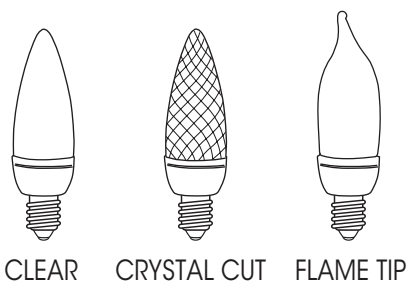

LED Candle

Features:

1. High Efficiency energy saver, saving up to 80%
2. Long Lifetime, 25 000 hours average rated life
3. Clear, Crystal and Flame Tip outer bulb options
4. Available in E14 base. Other base types available on request
5. Available in colour temperature 2500K and 3000K
6. Great replacement for chandelier candelabras

CLEAR CRYSTAL CUT FLAME TIP

Incandescent Comparison

Specifications: (at full bright light)

Input Line Voltage	220-240V
Input Line Frequency	50-60Hz
Rated Lamp Life	25 000 hours
Colour Temperature	2500K and 3000K
Colour Rendering Index	>80
Min. Starting Temperature	-30°C
Max. Operating Temperature	+40°C
CE Compliance	Yes
Surge Compliance 4000V	Yes
Power Factor	>0.9